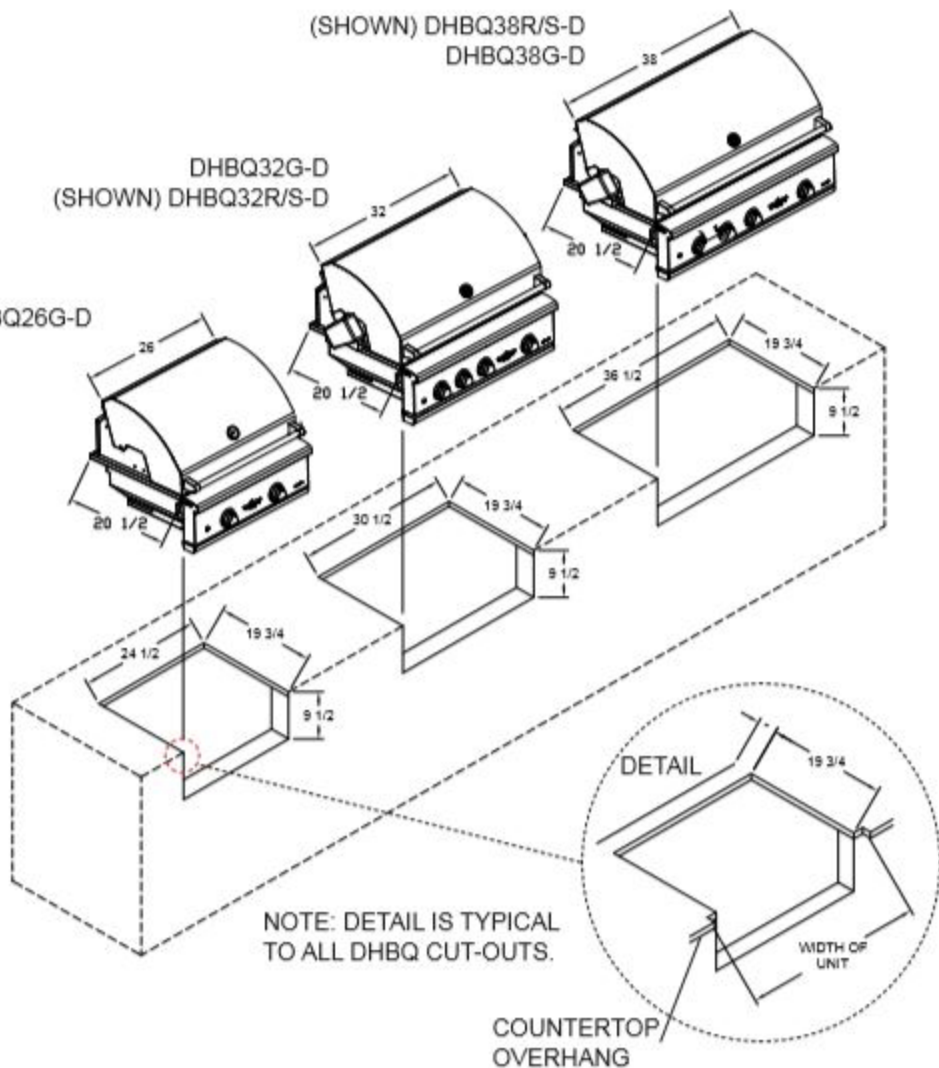

GRILL CUT-OUT DIMENSIONS

THESE DIMENSIONS ARE FOR NON-COMBUSTIBLE CONSTRUCTION ONLY. FOR COMBUSTIBLE CONSTRUCTION SEE NEXT PAGE.

(SHOWN) DHBQ38R/S-D
DHBQ38G-D

DHBQ32G-D
(SHOWN) DHBQ32R/S-D

DHBQ26G-D

NOTE: DETAIL IS TYPICAL
TO ALL DHBQ CUT-OUTS.